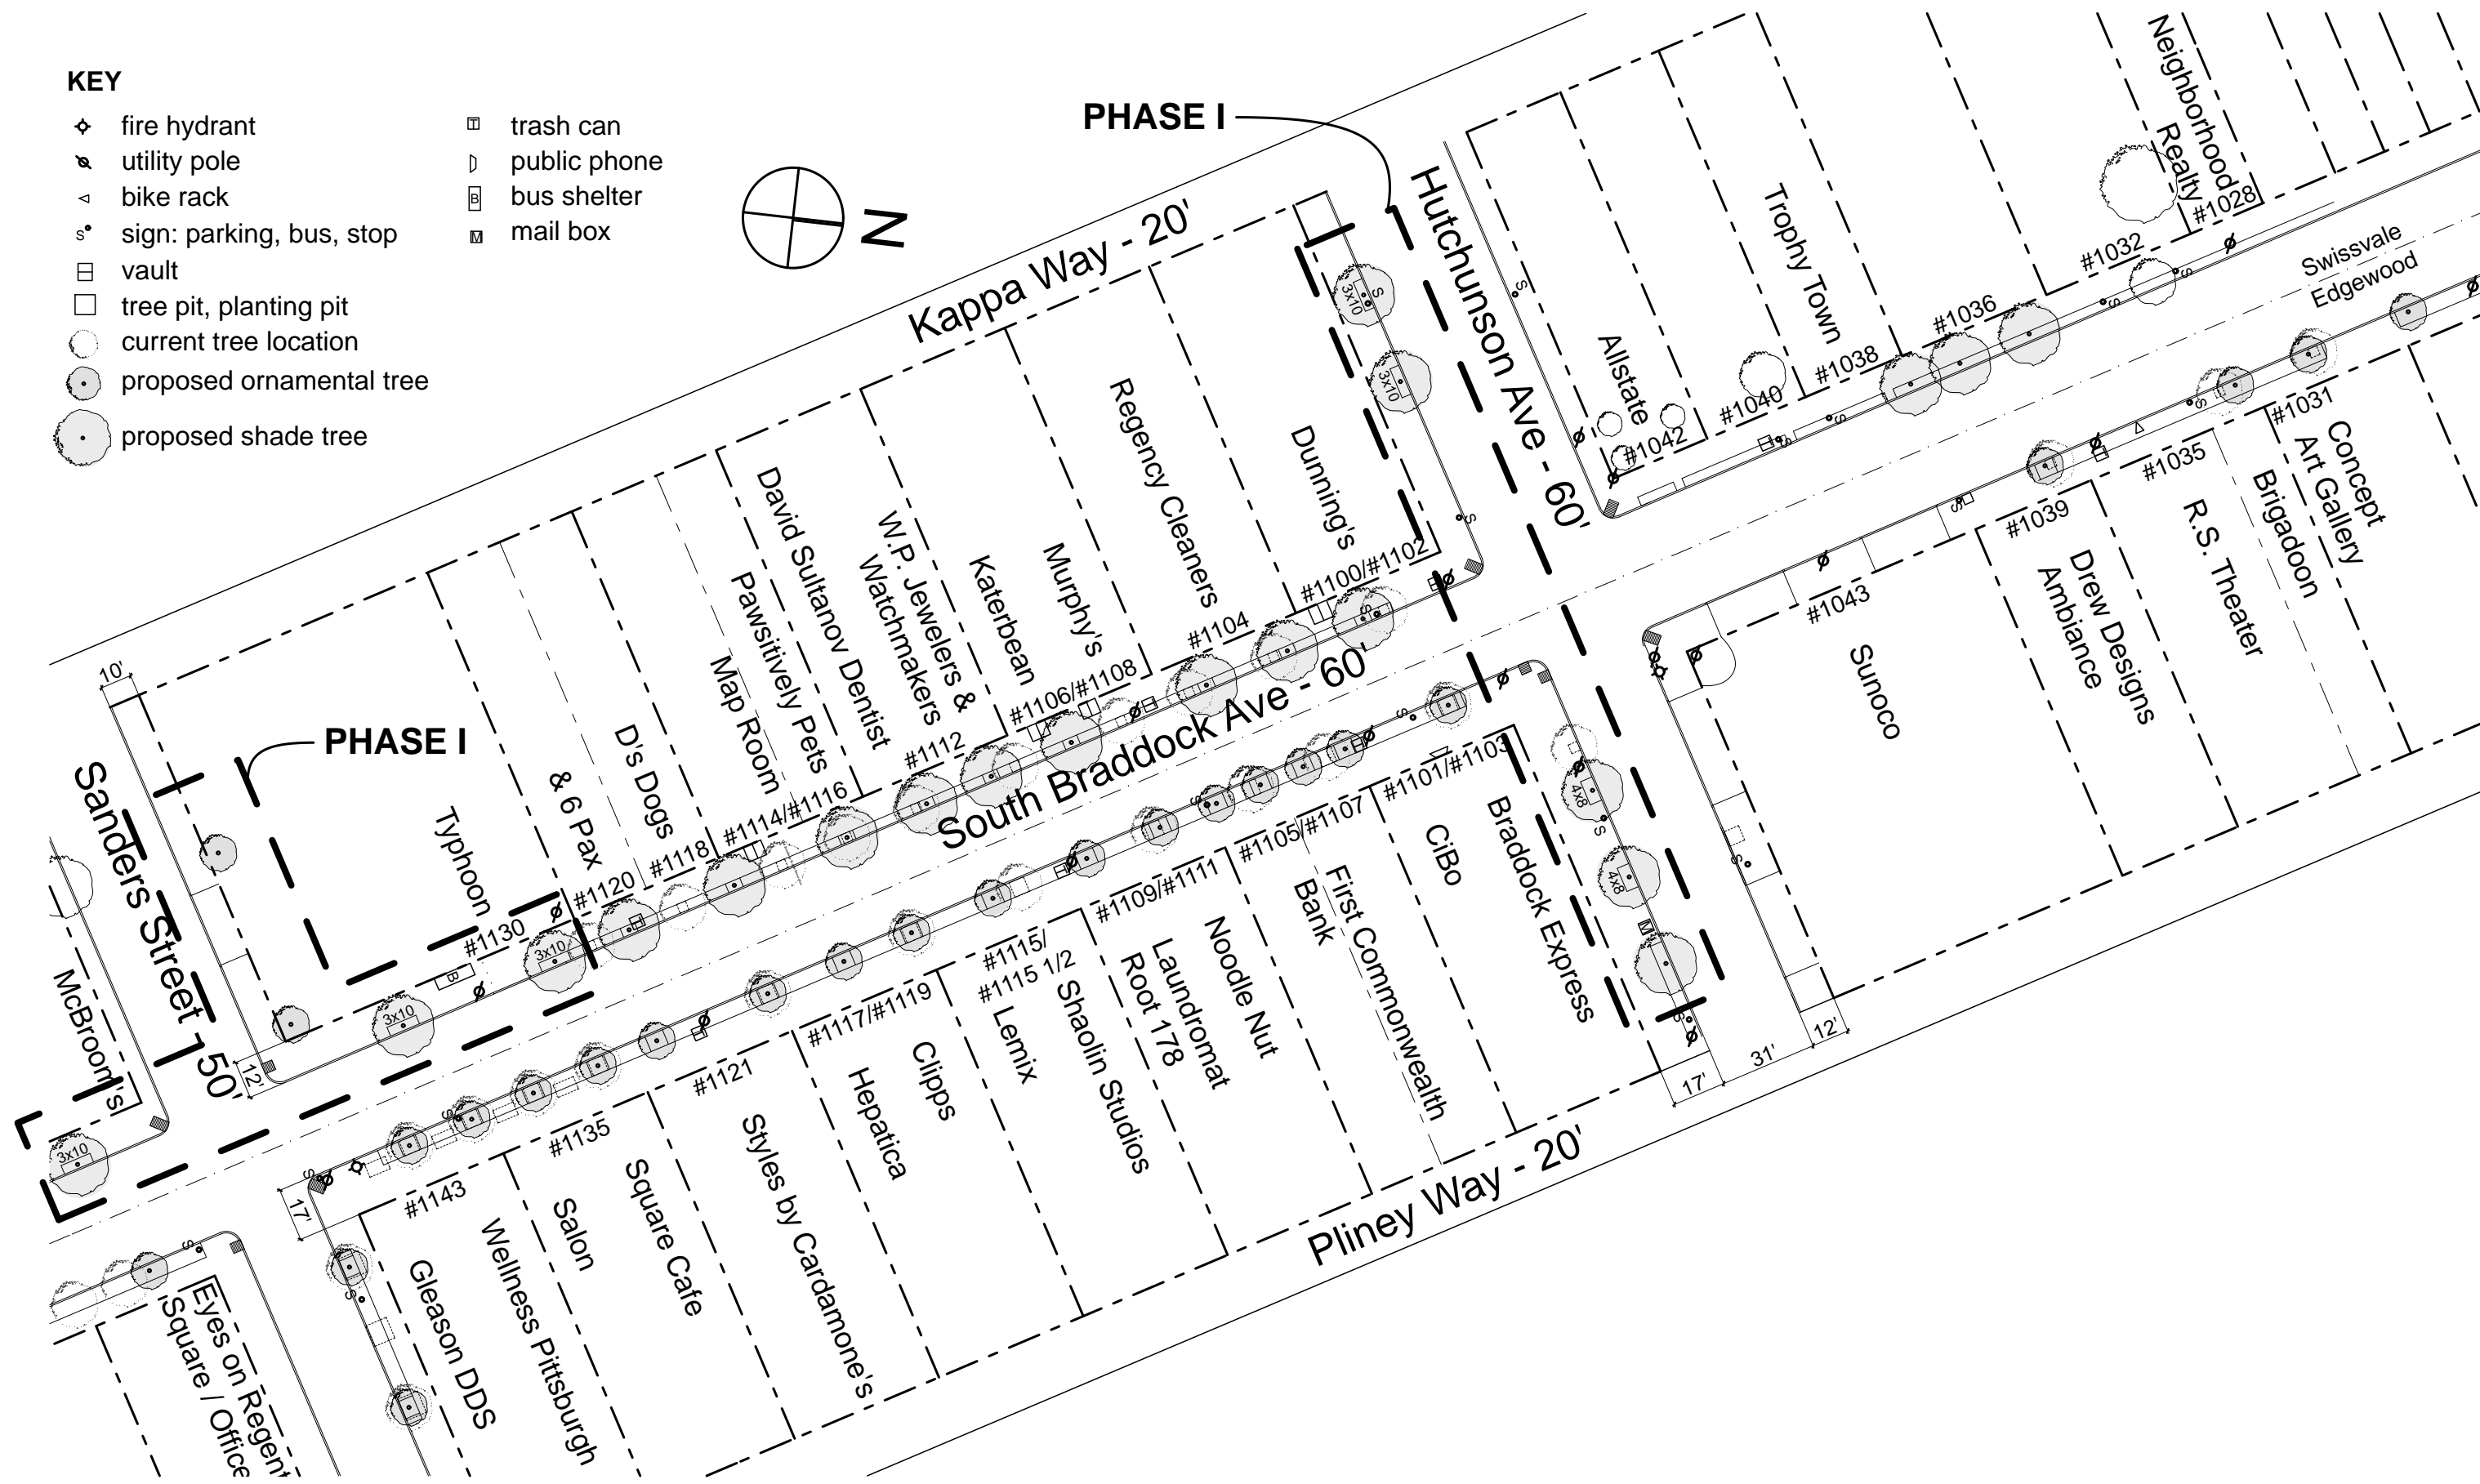

KEY

- ◆ fire hydrant
- ⊗ utility pole
- ◁ bike rack
- ⊙ sign: parking, bus, stop
- ▣ vault
- tree pit, planting pit
- current tree location
- proposed ornamental tree
- proposed shade tree
- ▣ trash can
- ▷ public phone
- ⊠ bus shelter
- ⊠ mail box

PHASE I

**PROPOSED STREET TREE LOCATION
REGENT SQUARE COMMERCIAL DISTRICT**

job #: _____
 scale : 1" = 50'-0"
 date : 06/12/2011